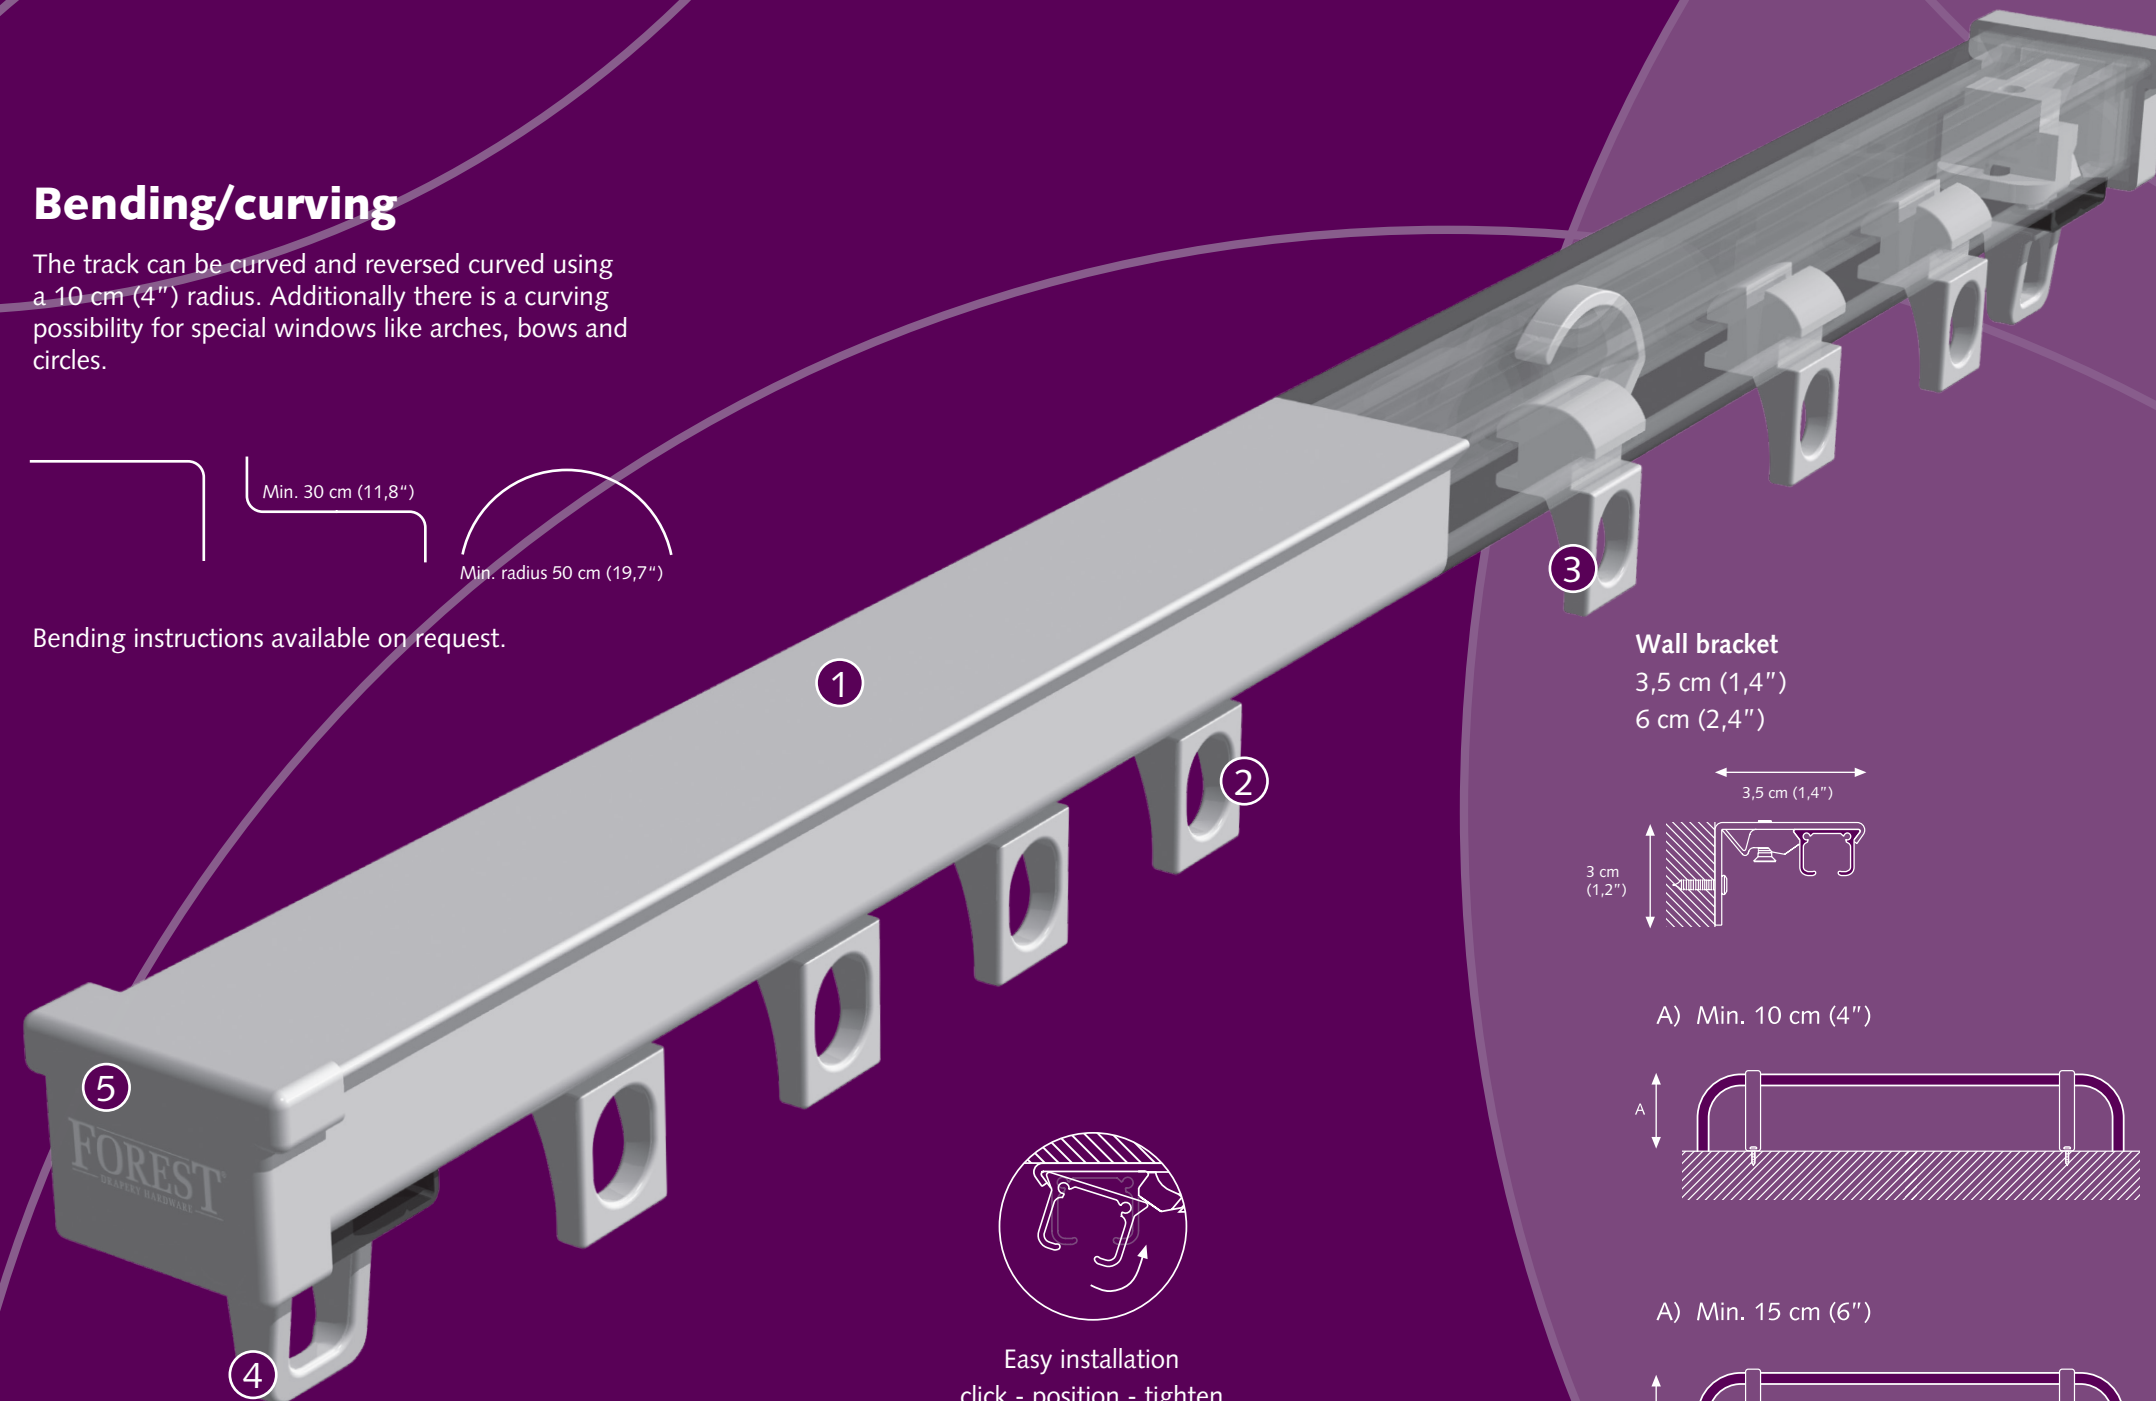

Hotels - offices - schools - healthcare - residences - boats - campers - planes or at any location where an efficient hand drawn system is required.

Applications

Special window decoration

Special bends

Bending/curving

The track can be curved and reversed curved using a 10 cm (4") radius. Additionally there is a curving possibility for special windows like arches, bows and circles.

Bending instructions available on request.

- 1 KS track
- 2 Carrier
- 3 Stop Carrier
- 4 Twist End Stop
- 5 Twist End Stop with cap

Easy installation
click - position - tighten

clickable carrier

Wall bracket
3,5 cm (1,4")
6 cm (2,4")

A) Min. 10 cm (4")