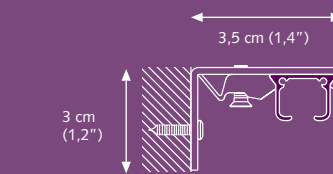

- 1 KS track
- 2 Carrier
- 3 Stop Carrier
- 4 Twist End Stop
- 5 Twist End Stop with cap

Easy installation
click - position - tighten

clickable carrier

Wall bracket
3,5 cm (1,4")
6 cm (2,4")

A) Min. 10 cm (4")

A) Min. 15 cm (6")

Other brackets are available. Brackets need to be placed every 60 cm (24").

Mounting Brackets

Smart Klick Ceiling Bracket

Aluminium Wall bracket single

A) 7,5 cm (3") : B) 6,3 cm (2,5")
A) 10 cm (4") : B) 8,8 cm (3,5")