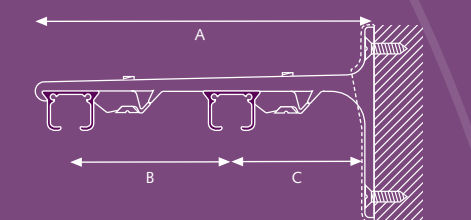

The track can be curved and reversed curved using a 10 cm (4") radius. Additionally there is a curving possibility for special windows like arches, bows and circles.

Bending instructions available on request.

- 1 KS track
- 2 Carrier
- 3 Stop Carrier
- 4 Twist End Stop
- 5 Twist End Stop with cap

Easy installation
click - position - tighten

clickable carrier

Wall bracket
3,5 cm (1,4")
6 cm (2,4")

A) Min. 10 cm (4")

A) Min. 15 cm (6")

Other brackets are available. Brackets need to be placed every 60 cm (24").

Mounting Brackets

Smart Klick Ceiling Bracket

Aluminium Wall bracket single

A) 7,5 cm (3") : B) 6,3 cm (2,5")
A) 10 cm (4") : B) 8,8 cm (3,5")

Smart Klick Cover
Cap for Aluminium
Wall bracket

Aluminium Wall bracket double

A) 15 cm (6") : B) 9,2 cm (3,6") : C) 4,5 cm (1,8")
A) 20 cm (8") : B) 9,2 cm (3,6") : C) 9,5 cm (3,7")

Aluminium Wall bracket triple
25 cm (10")