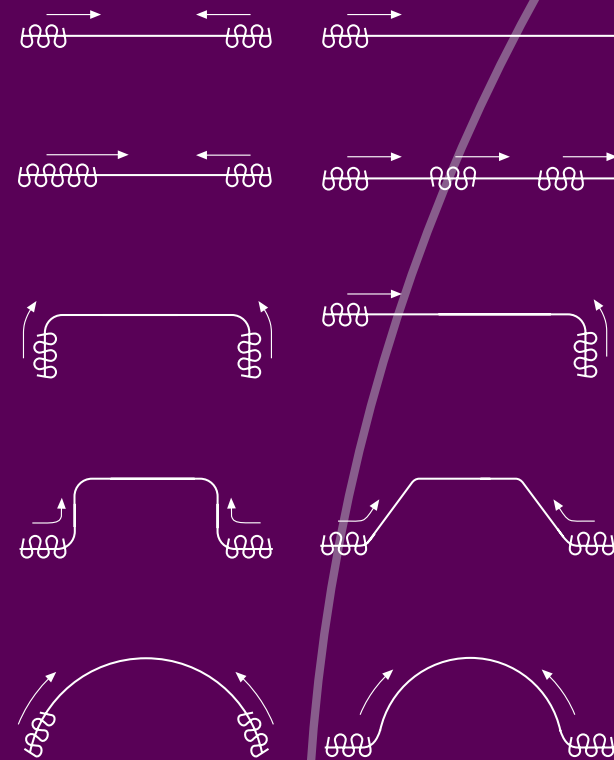

Product information

- Highly efficient hand drawn system for all types of medium weight draperies.
- Quick installation with "Smart Klick" brackets for wall and ceiling applications.
- Bendable; it can be curved and reversed curved using a 10 cm (4") radius or continuous curve.
- Suitable for special window decoration as circular, arch and triangle window models.
- Heavy duty clickable carriers, UV-protected, for smooth and easy traversing. Offset shape for straight hanging pleats.
- Can also be used for Forest Easyfold System and accordiafold drapery systems.
- Maximum fabric weight: 8 kg per meter (6 LBS per ft.).
- Colours available: white, gold, silver, brown, black, cream, beige, red, blue, yellow and green.
- Special colours: available on request.
- Available lengths: 3 meter (9'10"), 4 meter (13'1"), 5 meter (16'4"), 6 meter (19'8"), 7 meter (23').
- Track finish: chromated powder coated with a factory applied patented dry lubricant.

Profile

- Shown actual size 1:1.
- Aluminium Extrusion.
- Weight: 150 grams per meter (1.62 ounce per ft.).
- Dimensions: 14 mm x 20 mm (0,6" x 0,8").
- KS Recess: 12,5 mm x 21 mm (0,5" x 0,8")

For use in

Hotels - offices - schools - healthcare - residences - boats - campers - planes or at any location where an efficient hand drawn system is required.

Applications