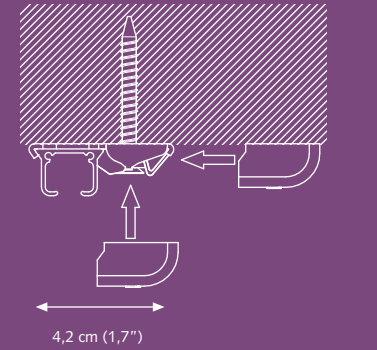

The track can be curved and reversed curved using a 10 cm (4") radius. Additionally there is a curving possibility for special windows like arches, bows and circles.

Bending instructions available on request.

- 1 KS track
- 2 Carrier
- 3 Stop Carrier
- 4 Twist End Stop
- 5 Twist End Stop with cap

Easy installation
click - position - tighten

clickable carrier

Wall bracket
3,5 cm (1,4")
6 cm (2,4")

A) Min. 10 cm (4")

A) Min. 15 cm (6")

Other brackets are available. Brackets need to be placed every 60 cm (24").

Mounting Brackets

Smart Klick Ceiling Bracket

Aluminium Wall bracket single

A) 7,5 cm (3") : B) 6,3 cm (2,5")
A) 10 cm (4") : B) 8,8 cm (3,5")