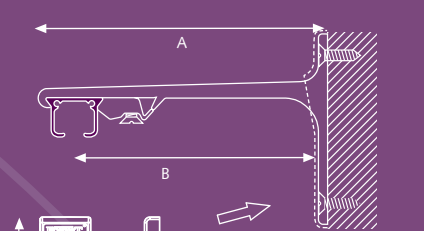

- 1 KS track
- 2 Carrier
- 3 Stop Carrier
- 4 Twist End Stop
- 5 Twist End Stop with cap

Easy installation
click - position - tighten

clickable carrier

Wall bracket
3,5 cm (1,4")
6 cm (2,4")

A) Min. 10 cm (4")

A) Min. 15 cm (6")

Other brackets are available. Brackets need to be placed every 60 cm (24").

Mounting Brackets

Smart Klick Ceiling Bracket

Aluminium Wall bracket single

A) 7,5 cm (3") : B) 6,3 cm (2,5")
A) 10 cm (4") : B) 8,8 cm (3,5")